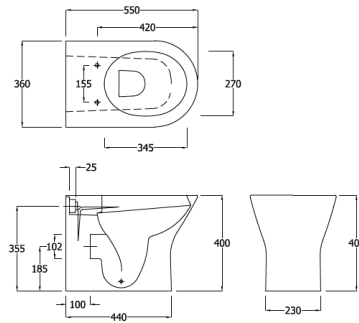

DELABIE | DVS

Langley back to wall rimless ceramic WC pan

SW00-076

Back to wall rimless ceramic WC pan

Rimless back to wall wc pan, manufactured from high quality vitreous china to BS 340. With minimalistic design allowing for easy cleaning and maintenance. Rimless flushing for unrivalled hygiene and an effective silent flush using less water. Compatible with concealed cistern, tested with flush volume as low as 4/2.6ltr dual flush for water saving. Standard height and projection pan.

Seat not included
Dimensions: 360 x 400 x 550mm

Technical data

Material	Vitreous China
Finish	Alpine white
Dimensions	360mm (W) x 550mm (L) x 400mm (H)
Pan fixings	Floor fixing pack supplied
Seat options	SW00-077- soft close toilet seat and cover or SW00-078 - slim soft close toilet seat and cover
Standard projection	Yes
Rimless flushing for unrivalled hygiene	Yes