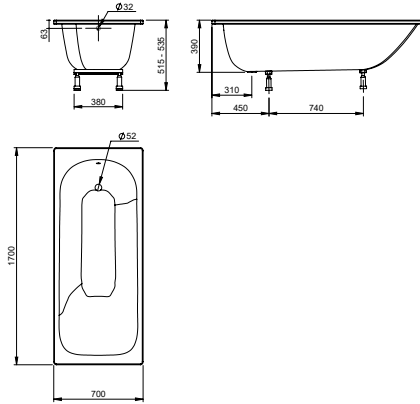

White enamelled steel bath

VR01-124

White enamelled steel bath

Single person bath in alpine white made from hard wearing steel enamel. Resistant to scratches, abrasion and acid. 156 litre water volume capacity. Comes with pre-drilled overflow and waste hole and 2 x bolt on leg sets. Waste and overflow not supplied.

Technical data

External length	1700mm
External width	700mm
Depth	390mm
Internal length (top)	1530mm
Internal length (bottom)	1150mm
Internal width (top)	550;530mm
Internal width (bottom)	DN 15
Height with feet	515 - 535mm
Height of rim	32mm
Distance from top edge to overflow	63mm
Distance from foot to centre of drain hole	310mm
Diameter of overflow hole	52mm
Diameter of drain hole	52mm
Distance from foot end to centre	450mm
Water volume in litres	156
Anti-slip	Ø 288mm