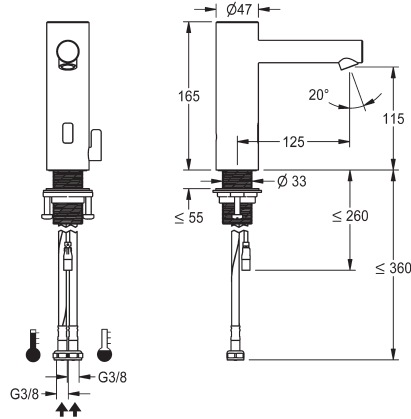

Electronic pillar mixer

F7EM1001

Electronic pillar mixer

F7E-Mix pillar mixer DN 15 for sanitary facilities, opto-electronically controlled. For connection to hot and cold water via hoses with integrated backflow preventers and strainers. Control electronics, solenoid valve and sensor in stainless steel housing, brushed surface, outlet height 115mm and projection 125mm.

Stainless steel temperature lever with adjustable, turn-proof temperature stop. Angle-adjustable and anti-theft aerator with integrated flow regulator 5.7 l/min. Activated water hygiene flushing 24 hours after last activation, safety switch-off with continuous reflection and saving of statistical data.

Technical data

With backflow preventer	Yes
Default automatic hygiene flush	24 hour after the last activity
Depressurised	No
With filter	Yes
Functional principle	Electronic self-closing
Hygiene flushing	Yes
Diameter nominal	DN 15
Inlet size	G 3/8
Locking mechanism	Top section - non ceramic
Material fitting	Stainless steel
Minimum flow pressure	1 bar
Type of mixing	Yes
Pop-up waste set	No
Power supply connection	6,75 / 12 V DC / A3000 open
Position of power connection	From bottom
Type of power connection	Other
With rosettes / cover plate	No
Protective shutdown	Yes
Sound insulation	No
Spout	Fixed
Surface finish fitting	Brushed
Surface treatment fitting	Brushed
Temperature limit	Yes
Thermal disinfection	No
With transformer / power supply	No
Type of mounting	Tap hole
Type of operation	Sensor operation

Electronic pillar tap

Technical data

Type of sensor	Opto-electronic sensor
Type of tap	Pillar tap
Water connection	Hose (gland nut)
Accent colour	None
Basic colour	Stainless steel

Mandatory accessories

Mandatory accessories