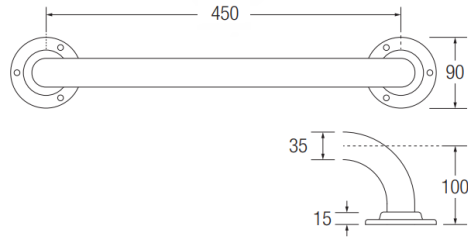

Blue coated steel grab rail

GRBX141B

Grab rail

Blue (RAL 5011) coated steel individual grab rail. Designed with an economical comfortable diameter of 35mm. The vibrant coloured rails make it easy to identify against light coloured walls.
Dimensions: 117.5 (d) x 90 (h) x 450 (w) mm

Technical data

| | |
|--------------------|-----------------|
| Colour | Blue (RAL 5011) |
| Gross weight | 0.8kg |
| Net weight | 0.76kg |
| Hidden fixing | No |
| Material | Coated steel |
| Overall height | 90mm |
| Overall width | 450mm |
| Overall depth pipe | 117.5mm |
| Diameter surface | 35mm |
| Surface finish | Coated |
| Surface treatment | Coated |
| Type of fixing | Screw |
| Type of grab rail | Straight bar |