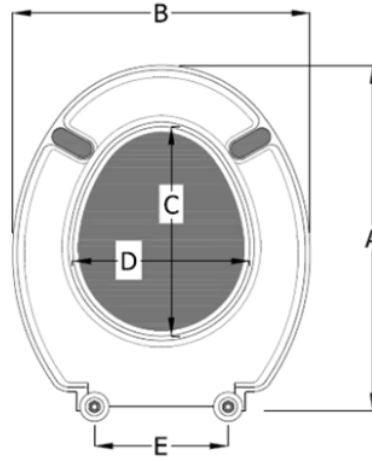

## FLUSHINO Toilet seat

### SW00-121

Toilet seat

Flushino range toilet seat for use with our back to wall pan. Made from robust and hygienic ABS plastic. Includes chromed brass hinges.

#### Technical data

Material	Plastic
Finish	White
Weight	3kg
Compatible with	SW00-120 - Back to wall WC
Seat only	Yes - no cover
Fixing	Top fixing detachable metal hinges
Hygienic easy clean	Yes