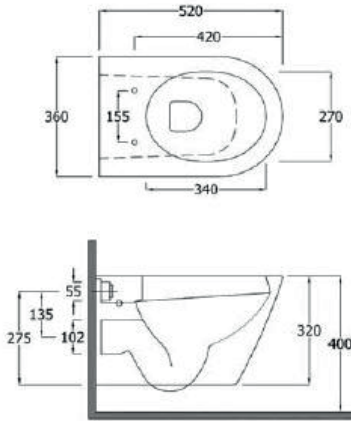

WALL HUNG RIMLESS TOILET PAN

SW00-079

KWC -No.

SW00-079

Wall hung rimless toilet pan

Wall hung rimless WC pan, manufactured from high quality vitreous china to BS 340. With an innovative rimless hygienic design, making the pan easier to clean, whilst conserving water. Wall hung installation reduces dirt traps. Compatible with concealed cistern, tested with flush volume as low as 4/2.6ltr dual flush for water saving.

Technical data

Material	High quality vitreous china to BS 340.
Seat not included	
Overall dimensions	360 x 320 x 520mm
Complies to BS EN 997:2018	