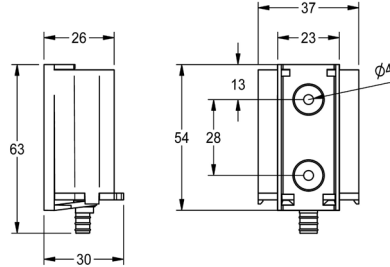

Battery compartment

ACEX9023

Battery compartment

Battery compartment with holder and 6 V lithium battery (CR-P2).

Technical data

Communication	No
Compatible with A3000	No
Compatible with A3000 open	No
Number of batteries	1
Output voltage	6V
Power switch	No
Protective system IP	IP67
Type of batteries	CR-P2 lithium battery 6V
Output voltage uom	DC