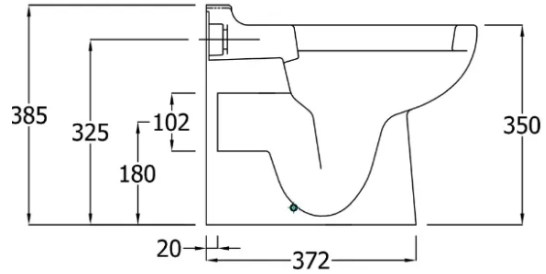

KWC

FLUSHINO Back to wall WC

SW00-120

Back to wall WC

Our Flushino Back to Wall toilet pan is the ideal height for young children at 350mm, to encourage and support hygienic, independent use. Manufactured from high quality vitreous china to BS 3402. When paired with Washino & Aquapino, the Flushino completes your ultimate nursery washroom solution.

Technical data

Material	Vitreous China
Finish	Alpine white
Dimensions	330mm (w) x 480mm (l) x 350mm (h)
Weight	17kg
Pan fixings	Floor fixings pack supplied
Height for children	350mm to rim
Easy clean design	Yes
Box rim flushing	Yes