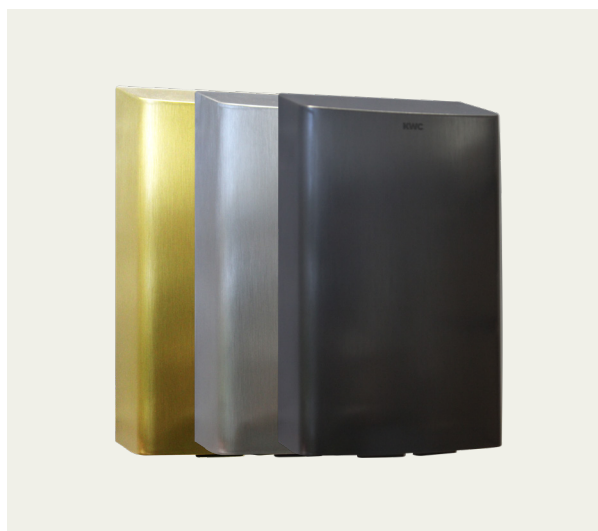

# KWC DVS

Professional

**KWC** DARTMOUTH

**NEW** Dartmouth hand dryer

Introducing the Dartmouth touch-free hand dryer, a sleek and efficient solution for modern washrooms. A stylish, reliable, and practical solution for any modern washroom. Crafted from premium 304 stainless steel, it's available in a sleek satin finish or a durable PVD coating in a range of beautiful colours. The compact design makes it ideal for space-saving installations, and the vandal-resistant construction ensures durability in high-traffic public areas. With a fast 10-second drying time and an automatic 60-second shutoff, this dryer offers both speed and energy efficiency.

## Dartmouth hand dryer

---

### Key features

- Touch-free operation for enhanced hygiene
- Vandal-resistant wall-mounted design for durability
- High-quality 304 stainless steel construction
- Three PVD finishes available (black, gold and steel)
- High speed drying time between 7 - 10 seconds

---

**AT10-045** Dartmouth hand dryer satin finish

---

**AT10-043** Dartmouth hand dryer gold PVD finish

---

**AT10-042** Dartmouth hand dryer black PVD finish

---