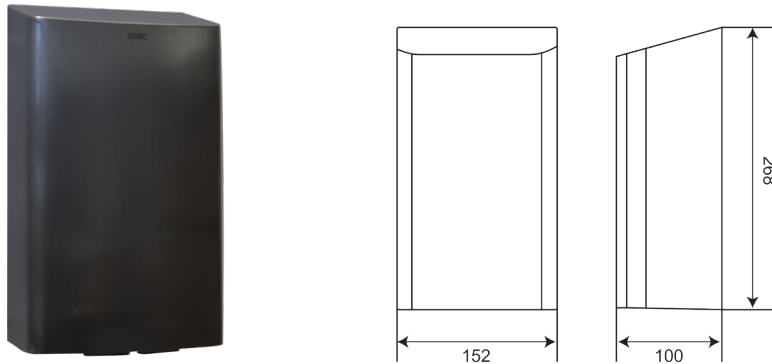

## DARTMOUTH Hand dryer Black PVD finish

Model line: DARTMOUTH | **AT10-042**

### AT10-042

Dartmouth hand dryer Black PVD finish

Stainless steel touch-free hand dryer with a black PVD finish, manufactured from grade 304 stainless steel. The Dartmouth hand dryer provides a sleek and efficient solution for modern washrooms. Available in stylish PVD Black, elegant Gold, or classic Satin finishes, this hand dryer combines form and function to elevate any restroom setting.

The compact design makes it ideal for space-saving installations, and the vandal-resistant construction ensures durability in high-traffic public areas. With a fast 10-second drying time and an automatic 60-second shutoff, this dryer offers both speed and energy efficiency.

### Technical data

Material	304 stainless steel
Finish	Black PVD
Gross weight	3,25kg
Overall dimensions	152 x 268 x 100mm (w x h x d)
Type of mounting	Wall mounted
Type of fixing	4 x screws
IP protection	IP24
Dry time	10 seconds
Type of operation	Touch-free
Sensor range	Adjustable sensor range between 170 & 20mm
Timer protection	60 seconds automatic shut off
Air velocity	Adjustable
Air speed	65-92 m/s
Sound level min	69dB
Sound level max	76dB
Input supply voltage min	220v
Input supply voltage max	240v, 50 - 60hz
Input supply voltage (Hz)	50 - 60hz
Supply	220 - 240v, 50 - 60hz
Standby power	0.3 - 0.4w