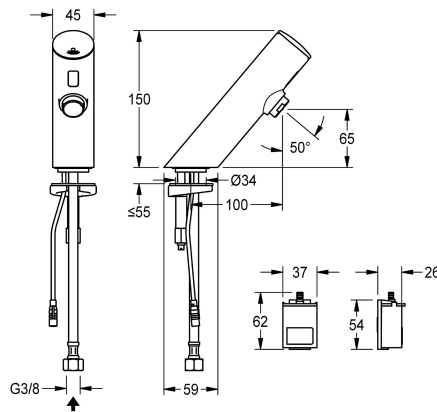

KWC

F3E electronic pillar tap with battery compartment

Modell-Linie: F3 | F3EV1001

Taps | Electronic taps

KWC-No.

2030033385

volume flow rate at 3 bar

0.1 l/s

F3E pillar tap DN 15 for sanitary facilities, opto-electronically controlled. For connection to pre-mixed hot or cold water via hose and strainer. Control electronics, solenoid valve cartridge and sensor in all-metal housing, high-polished chromium-plated brass. Aerator with integrated flow regulator 6.0 l/min. Activated water hygiene

Technical Data

with backflow preventer	no
calculation flow rate cold wat	0.1 l/s
compatible A3000 open	no
default automatic hygiene flush	24h after the last activity
depressurised	no
with filter	yes
functional principle	electronic self-closing
hygiene flushing	yes
diameter nominal	DN 15
inlet size	G 3/8
Locking mechanism	Top section, non-ceramic
material fitting	brass
minimum flow pressure	1 bar
type of mixing	no
number of batteries	1
Parameterization	remote control
Pop-up waste set	no
power supply connection	Battery 6 V
position of power connection	from bottom
power consumption	1.5 Voltampere
Type of power supply	Battery
protective system IP	IP59K
with rosettes/cover plate	no
protective shutdown	yes

KWC

F3E electronic pillar tap with battery compartment

Modell-Linie: F3 | F3EV1001

Taps | Electronic taps

sound insulation	no
Spout	fixed
spout projection	100 mm
surface finish fitting	chromed
surface treatment fitting	polished
tailor made	no
temperature limit	no
thermal disinfection	no
with transformer/power supply	no
type of batteries	CR-P2 Lithium battery 6V
type of mounting	tap hole
type of operation	sensor operation
type of sensor	opto-electronic sensor
type of tap	pillar tap
volume flow rate at 3 bar	0.1 l/s
water connection	hose (gland nut)
Accent colour	none
Basic colour	chrome-look (glossy)