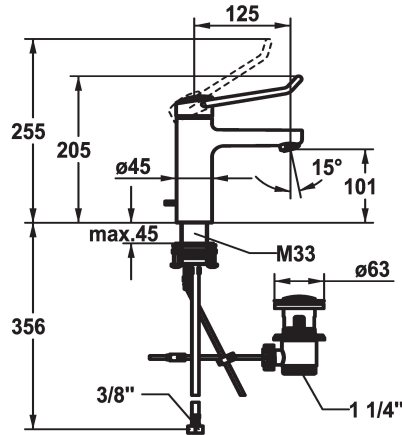

KWC VITA PRO 2.0 Lever mixer - Basin

Modell-Linie: VITA PRO 2.0 | 12.528.041.000FL ++
Taps | Manual taps

KWC-No.

12.528.041.000FL

all chrome, A 125, flexible connection hoses, with pop-up valve

12.528.051.000FL

all chrome, A 125, flexible connection hoses, without pop-up valve

- Operation designed for a secure grip, as well as safe and easy handling
- Ergonomic and robust operating lever, made of polyamide
 - to adjust the handling even better to suit personal requirements, the offset lever can be installed so that it is twisted into the cap (standard: see illustration)
- EcoProtect - water-saving device
- Fixed spout
 - Neoperl® Perlator® laminar
- KWC cartridge M 35 OP
 - with ceramic discs – flow rate and temperature continuously

- variable
 - temperature limitation
 - Reinforced stopper for output volume and temperature (standard setting)
- Flexible connection hoses 3/8"
- QuickInstallation - Fastening via threaded connection with locking screws
- Mounting hole size ø35 mm
- Scope of delivery:
 - KWC pop-up valve Z.538.581.000