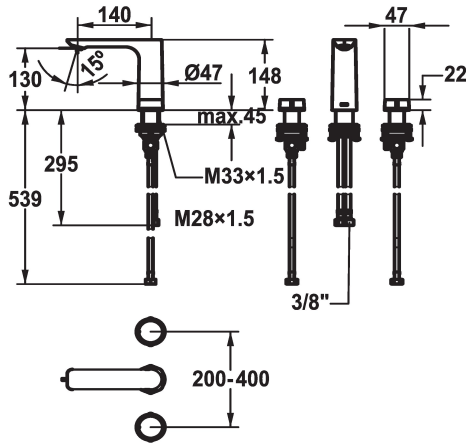

KWC ORA Two-handle mixer - Basin

Modell-Linie: ORA
Taps | Manual taps

KWC-No.

12.493.651.000FL

all chrome, A 145, flexible connection hoses, with Push Open

- 3-hole
- EcoProtect - water-saving device
- Fixed spout
 - Neoperl® Perlator® SSR, swivelling jet regulator
- OptimalSpace - ample space for washing or working
- Flexible connection hoses 3/8"

- QuickInstallation - Fastening via threaded connection with locking screws
 - Mounting hole size $\varnothing 35$ mm / $\varnothing 30$ mm
 - Scope of delivery:
 - KWC pop-up valve Push Open 2 in 1 Z.538.321.000
- Flow rate 4 l/min (3 bar)
Acoustic group I