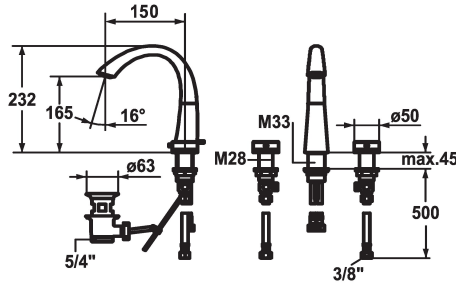

KWC ZOE Two-handle mixer - Basin

Modell-Linie: ZOE | 12.203.151.000FL ++
Taps | Manual taps

KWC-No.

12.203.151.000FL

all chrome, A 150, flexible connection hoses, with pop-up valve

12.203.161.000FL

all chrome, A 150, flexible connection hoses, without pop-up valve

- 3-hole
- EcoProtect - water-saving device
- Swivel spout 90°
 - Neoperl® Caché®
- OptimalSpace - ample space for washing or working
- Flexible connection hoses 3/8"
- Fastening by means of threaded sleeve M33 x 1.5 / M28 x 1.5
- Mounting hole size $\varnothing 35$ mm / $\varnothing 30$ mm
- Scope of delivery:
 - KWC pop-up valve Z.538.581.000
- Flow rate 6 l/min (3 bar)
- Acoustic group I