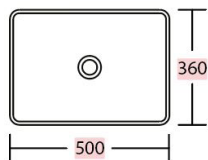

KWC

Ceramic rectangular langley basin

SW00-066

Rectangular langley basin

Rectangular basin manufactured from Vitreous China to BS 3402. Designed to fit any washroom space whether it be contemporary or traditional. With a slim sided appearance, no tap holes or overflow. For installation onto a vanity or worktop. Bottom outlet for ease of maintenance.

Dimensions: 500 x 145 x 360mm.
Contemporary slim sided appearance.
Suitable for all sectors excluding healthcare.

Technical data

Material	Vitreous China
Finish	Alpine white
Dimensions	500 x 360 x 130mm
Weight	11kg
Overflow	No
Type of mounting	Countertop mounting
Outlet	Bottom outlet for ease of maintenance