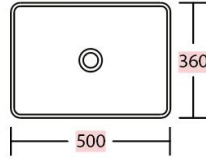

Ceramic rectangular langley basin

SW00-066

Rectangular langley basin

Rectangular basin manufactured from Vitreous China to BS 3402. Designed to fit any washroom space whether it be contemporary or traditional. With a slim sided appearance, no tap holes or overflow. For installation onto a vanity or worktop. Bottom outlet for ease of maintenance.

Dimensions: 500 x 145 x 360mm.
Contemporary slim sided appearance.
Suitable for all sectors excluding healthcare.

Technical data

Material	Vitreous China
Finish	Alpine white
Dimensions	500 x 360 x 130mm
Weight	11kg
Overflow	No
Type of mounting	Countertop mounting
Outlet	Bottom outlet for ease of maintenance