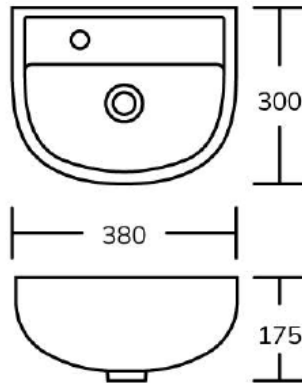

DELABIE | DVS

Left hand wall hung ceramic basin 380mm

SW00-048

Left hand wall hung ceramic basin 380mm

San Ceram wall hung basin manufactured from Vitreous china with an alpine white finish. Designed with a left hand tap hole and is ideal where space is constraint. Complete without overflow and fixings for installation.

- HBN compliant
- HTM compliant
- DOC M compliant

Technical data

Material	Vitreous China
Finish	Alpine white
Overall dimensions	380 x 300 x 175mm
Overflow	No
Tap hole position	Left-hand
Outlet	Bottom outlet for ease of maintenance
Weight	7kg