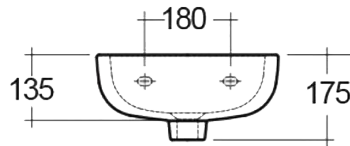

### Right hand wall hung ceramic basin 380mm

#### SW00-047

Right hand wall hung ceramic basin 380mm

San Ceram wall hung basin manufactured from Vitreous China with an alpine white finish. Designed with a right hand tap hole and is ideal where space is constraint. Complete without overflow and fixings for installation.

#### Technical data

Material	Vitreous China
Finish	Alpine white
Overall dimensions	380 x 300 x 175mm
Overflow	No
Tap hole position	Right-hand
Outlet	Bottom outlet for ease of maintenance
Weight	7kg