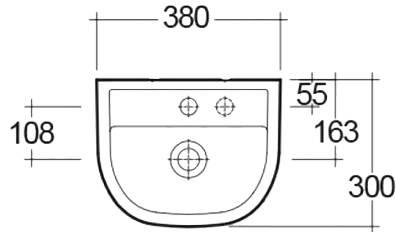

### Right hand wall hung ceramic basin 380mm

#### SW00-047

Right hand wall hung ceramic basin 380mm

San Ceram wall hung basin manufactured from Vitreous China with an alpine white finish. Designed with a right hand tap hole and is ideal where space is constraint. Complete without overflow and fixings for installation.

#### Technical data

Material	Vitreous China
Finish	Alpine white
Overall dimensions	380 x 300 x 175mm
Overflow	No
Tap hole position	Right-hand
Outlet	Bottom outlet for ease of maintenance
Weight	7kg