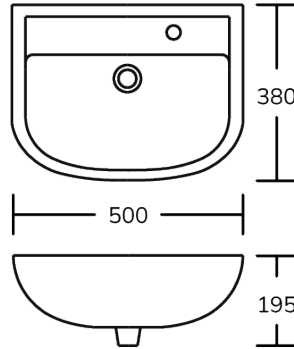

KWC

500mm Wall hung basin right hand tap hole

SW00-045

500mm wall hung basin, right hand tap hole

San Ceram wall hung basin manufactured from Vitreous China with an alpine white finish. Designed with a right hand tap hole and is ideal where space is a constraint. Complete without overflow and fixings for installation. Doc M, HBN & HTM Compliant.

Dimensions: 500 x 195 x 380mm
 SW00-044 1 1/4" Plastic bottle trap - sold separately
 SW00-049 1 1/4" Strainer waste - unslotted - sold separately

Technical data

Material	Vitreous China
Weight	10kg
Finish	Alpine white
Overall dimensions	500 x 195 x 380mm
Tap hole	Yes
Tap position	Right
Overflow	No
Chain stay	No
Outlet	Bottom outlet for ease of maintenance
Fixings	Supplied with wall fixing