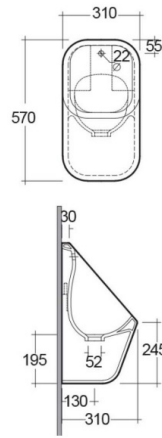

KWC

Marden ceramic urinal

SW00-036

Marden ceramic urinal

Concealed trap single urinal, manufactured from high quality vitreous China to BS 340. For use with a back inlet spreader and concealed cistern feed. HBN / HTM compliant urinal bowl.

- HBN compliant urinal bowl
- Concealed bottle trap design
- Suitable for all sectors

Technical data

Material	Vitreous China
Finish	Alpine white
Weight	19kg
Urinal spreader	SW00-037
Domed urinal waste	SW00-039
P Trap	SW00-040
Plastic elbow	SW00-041
Fixings	Supplied with concealed hangers (pair)