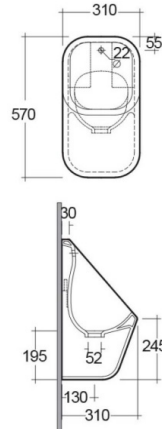

Marden ceramic urinal

SW00-036

Marden ceramic urinal

Concealed trap single urinal, manufactured from high quality vitreous China to BS 340. For use with a back inlet spreader and concealed cistern feed. HBN / HTM compliant urinal bowl.

- HBN compliant urinal bowl
- Concealed bottle trap design
- Suitable for all sectors

Technical data

Material	Vitreous China
Finish	Alpine white
Weight	19kg
Urinal spreader	SW00-037
Domed urinal waste	SW00-039
P Trap	SW00-040
Plastic elbow	SW00-041
Fixings	Supplied with concealed hangers (pair)