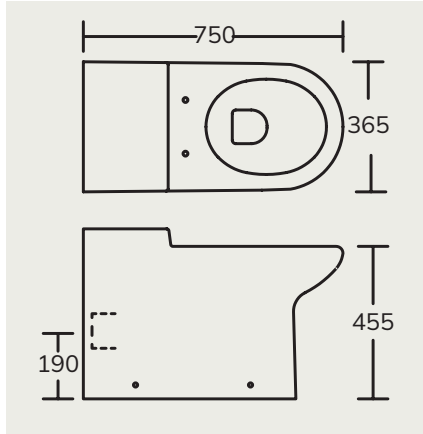

KWC

CHARTHAM RIMLESS WC

SW00-031

SW00-031

Rimless WC

Chartham rimless back to wall raised height Doc M 750mm projection WC pan with horizontal outlet

Features

- Ultra-sleek easy clean design
- Raised height (480mm to seat top) height & extended 750mm projection.
- Rimless flushing
- Doc M compliant

Technical data

Material	Vitreous china to BS 3402
Surface finish	Alpine White
Overall dimensions	365W x 750L x 455H mm
Seat	Please note the seat is not included
Weight	34kg