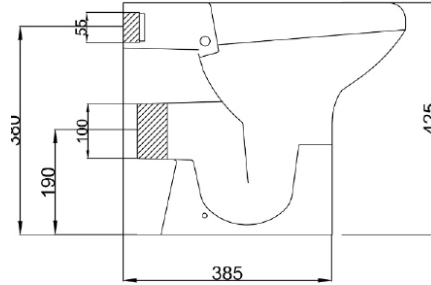

DELABIE | DVS

Chartham ceramic WC

Ceramic WC | **SW00-028**

SW00-028

Ceramic WC

Rimless back to wall WC pan, manufactured from high quality vitreous china to BS 340. Sits at a comfort height of 450mm from floor to top of seat. Designed with a sleek easy to clean style and rimless flush to prevent bacteria from building. The rimless technology also offers an effective silent flush using less water.

Technical data

Material	Vitreous china to BS 3402
Surface finish	Alpine White
Overall dimensions	360W x 520L x 425H mm
Seat	Supplied with Chartham soft close seat & cover in white
Flushing	Compatible with concealed cistern, tested with flush volume as low as 4/2.6ltr dual flush for water savin
Weight	25kg