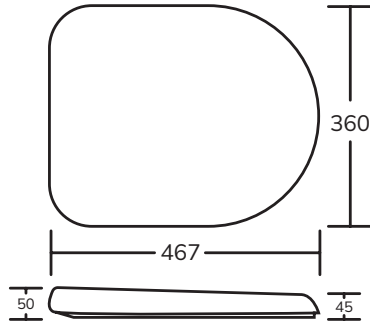

KWC

SEAT AND SOFT CLOSE COVER FOR RIMLESS WCS

SW00-033

SW00-033

Seat and soft close cover for rimless WCs

White seat and soft close cover for rimless WCs. Designed with top fixing metal hinges and quick release to remove seat from fixing posts for easy cleaning.

Dimensions: 360 x 50 x 467mm (w x h x d)

Technical data

Material	Plastic
Weight	3kg
Finish	White
Overall dimensions	360 x 50 x 467mm (w x h x d)