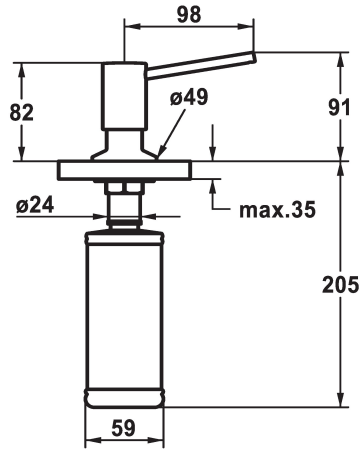

KWC BASIC Soap dispenser

Modell-Linie: **BASIC** | Z.538.409.000 ++
Accessories | Soap dispensers

KWC-No.

Z.538.409.000
all chrome

Z.538.409.176
matt black

Z.538.409.177
brushed steel

- Easily refillable from top without disassembly
- Mounting hole size $\varnothing 26$ mm
- Scope of delivery:

- Pump
- Soap container, filling capacity 320 ml Z.639.549