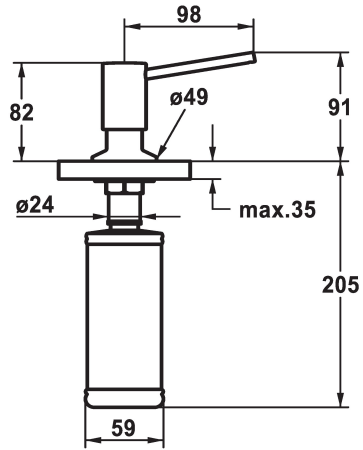

## KWC BASIC Soap dispenser

Modell-Linie: **BASIC** | Z.538.409.000 ++  
Accessories | Soap dispensers

### KWC-No.

---

**Z.538.409.000**  
all chrome

---

**Z.538.409.176**  
matt black

---

**Z.538.409.177**  
brushed steel

---

- Easily refillable from top without disassembly
- Mounting hole size  $\varnothing 26$  mm
- Scope of delivery:

- Pump
- Soap container, filling capacity 320 ml Z.639.549