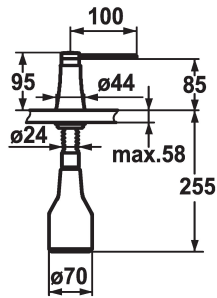

## KWC ZOE Soap dispenser

Modell-Linie: ZOE | Z.536.586.000 ++  
Accessories | Soap dispensers

### KWC-No.

---

**Z.536.586.000**  
all chrome

---

**Z.536.586.176**  
matt black

---

**Z.536.586.000**  
decor steel

---

**Z.536.586.150**  
glacier white

---

- Easily refillable from top without disassembly
- Mounting hole size  $\varnothing 26$  mm
- Scope of delivery:

- Pump
- Soap container, filling capacity 350 ml Z.635.713