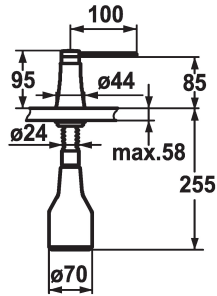

## KWC ZOE Soap dispenser

Modell-Linie: ZOE | Z.536.586.000 ++  
Accessories | Soap dispensers

### KWC-No.

---

**Z.536.586.000**  
all chrome

---

**Z.536.586.176**  
matt black

---

**Z.536.586.000**  
decor steel

---

**Z.536.586.150**  
glacier white

---

- Easily refillable from top without disassembly
- Mounting hole size  $\varnothing 26$  mm
- Scope of delivery:
  - Pump
  - Soap container, filling capacity 350 ml Z.635.713
- To be ordered separately (optional or if necessary):
  - Escutcheon Z.536.291.000 or Z.536.292.700