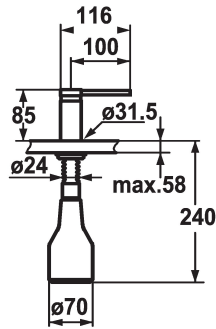

KWC AVA 2.0 Soap dispensers

Modell-Linie: AVA 2.0 | Z.536.159.000 ++
Accessories | Soap dispensers

KWC-No.

Z.536.159.000
all chrome

Z.536.159.127
decor steel

Z.536.159.176
matt black

- Easily refillable from top without disassembly
- Mounting hole size $\varnothing 26$ mm
- Scope of delivery:

- Pump
- Soap container, filling capacity 350 ml Z.635.713

NEW