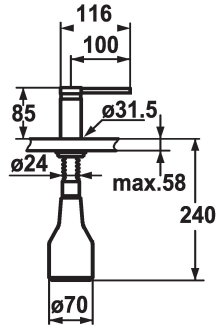

KWC AVA Soap dispenser

Modell-Linie: AVA | Z.536.159.000 ++
Accessories | Soap dispensers

KWC-No.

Z.536.159.000

all chrome

Z.536.159.127

decor steel

Z.536.159.176

matt black

- Easily refillable from top without disassembly
- Mounting hole size $\varnothing 26$ mm
- Scope of delivery:

- Pump
- Soap container, filling capacity 350 ml Z.635.713