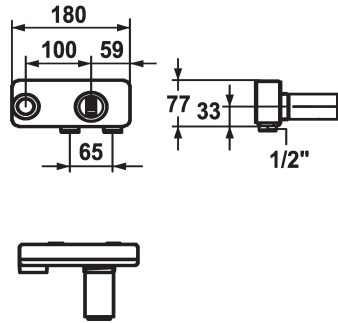

### Modell-Linie: BEVO

Taps | Complementary parts taps

### KWC-No.

**39.001.401.931**

931 roh, Concealed unit

Concealed unit wall two hole

- Connecting thread 1/2"
- To be ordered separately:
  - Installation kit Z.536.828

- Suitable for:
  - KWC DOMO 6.0
  - KWC ELLA
  - KWC BEVO