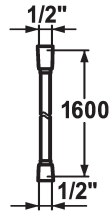

## KWC SHOWERCULTURE Shower hose

**Modell-Linie: SHOWERCULTURE | 26.001.005.000 ++**  
Showers | Complementary parts showers

### KWC-No.

---

**26.001.003.000**  
all chrome, L 1600

---

**26.001.004.000**  
all chrome, L 1800

---

**26.001.005.000**  
all chrome, L 2000

---

- secure against twisting: rotatable (long) cone
- Made of plastic
- Connecting thread 1/2"