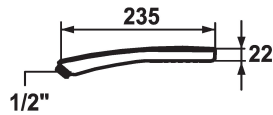

KWC BOSSANOVA Hand shower mono

Modell-Linie: **BOSSANOVA**
Showers | Hand showers

KWC-No.

26.000.111.040
chrome/urban grey

- TouchProtect - anti-scald protection thanks to the "double skin" principle
- Angled hand shower hose connection, straight hose position
- ergoskin - ergonomic grip, pleasant surface
- Cleaning-friendly faceplate
- fitjet
- Connecting thread 1/2"
- Flow rate 12 l/min (3 bar)
- Acoustic group I