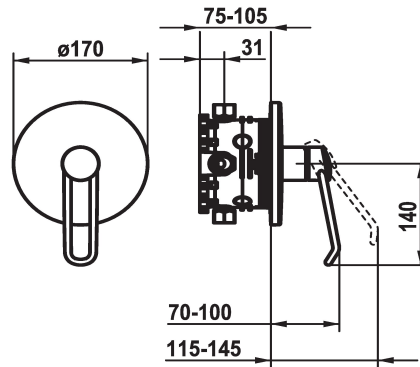

## KWC VITA PRO 2.0 Trim kit - Lever mixer - Shower

**Modell-Linie: VITA PRO 2.0**  
Showers | Manual shower

### KWC-No.

**21.524.500.000**  
all chrome, Trim kit

- Operation designed for a secure grip, as well as safe and easy handling
- Ergonomic and robust operating lever, made of polyamide
  - to adjust the handling even better to suit personal requirements, the offset lever can be installed so that it is twisted into the cap (standard: see illustration)
- Outflow top or below
- KWC cartridge M 35 H
  - with ceramic discs
- flow rate and temperature continuously variable
- Scope of delivery:
  - Function unit, lever, cap, sleeve, cover plate, holder for escutcheon
  - Fastening of the cover plate without screws
- To be ordered separately:
  - Unit for concealed installation KWC BLUEBOX®
  - 1/2", without shut-off valve, 39.999.900.931
  - 3/4" (1/2"), with shut-off valve, 39.999.910.931