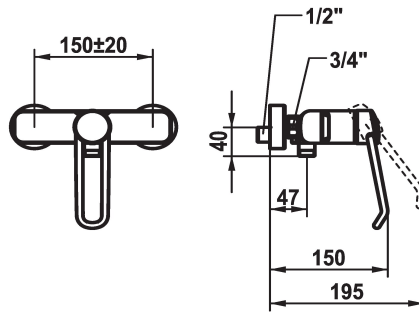

KWC VITA PRO 2.0 Lever mixer - Shower

Modell-Linie: VITA PRO 2.0 | 21.522.330.000 ++
Taps | Manual taps

KWC-No.

21.522.330.000

all chrome, AD 150 +/- 20 mm, without hand shower and hose

- Operation designed for a secure grip, as well as safe and easy handling
- Ergonomic and robust operating lever, made of polyamide
 - to adjust the handling even better to suit personal requirements, the offset lever can be installed so that it is twisted into the cap (standard: see illustration)
- Intrinsically safe against backflow
- KWC cartridge M 35 OP
- with ceramic discs
- flow rate and temperature continuously variable
- temperature limitation
- Reinforced stopper for output volume and temperature (standard setting)
- Wall connections 1/2" x 3/4", without shut-off valve eccentric 10 mm