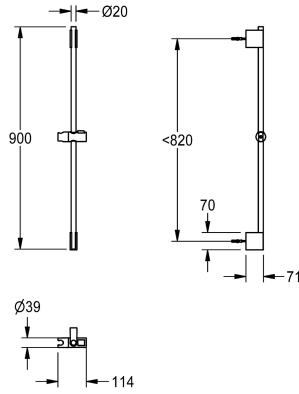

KWC Shower bracket

Modell-Linie: ACXX2008

Showers | Complementary parts showers

KWC-No.

2030051217

Shower bracket with shower holder

Chrome-plated brass shower slider bar with two wall-mounted brackets. Adjustable shower holder with pushbutton operation,

made from chrome-plated plastic. Length 900 mm, diameter 20 mm, including mounting material.

Technical Data

quantity

1

quantity uom

piece