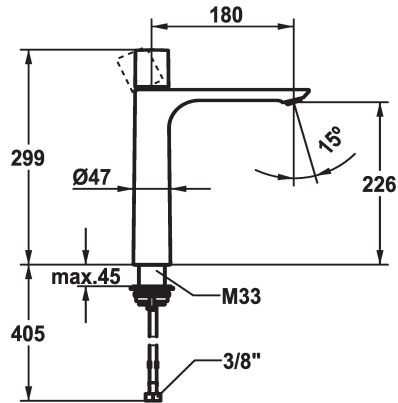

KWC ORA Lever mixer - Basin

Modell-Linie: ORA
Taps | Manual taps

KWC-No.

12.498.093.000FL

all chrome, A 185, flexible connection hoses, without pop-up valve

- For top-mounted basins
 - EcoProtect - water-saving device
 - Fixed spout
 - Neoperl® Perlator® SSR, swivelling jet regulator
 - OptimalSpace - ample space for washing or working
 - KWC cartridge M 35 OP
 - with ceramic discs
 - flow rate and temperature continuously variable
 - Flexible connection hoses 3/8"
 - QuickInstallation - Fastening via threaded connection with locking screws
 - Mounting hole size $\varnothing 35$ mm
- Flow rate 4 l/min (3 bar)
Acoustic group I