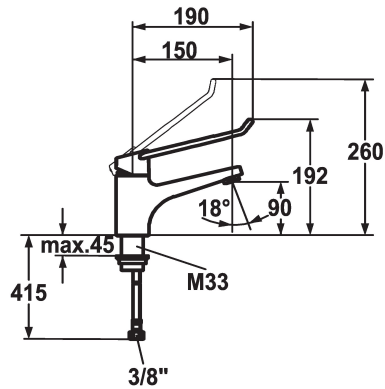

KWC VITA PRO Lever mixer - Basin

Modell-Linie: VITA PRO | 12.291.042.000LLFL ++
Taps | Manual taps

KWC-No.

12.291.042.000LLFL

all chrome, A 150, flexible connection hoses, with pop-up valve

12.291.052.000LLFL

all chrome, A 150, flexible connection hoses, without pop-up valve

- ShieldProtect - Tightly sealed
- Operation designed for a secure grip, as well as safe and easy handling
- Ergonomic and robust operating lever, made of polyamide
 - to adjust the handling even better to suit personal requirements, the offset lever can be installed so that it is twisted into the cap (standard: see illustration)
- Fixed spout
 - Neoperl® Perlator® laminar
- OptimalSpace - ample space for washing or working
- KWC cartridge with safety device L 39 - universal
 - with ceramic discs
 - flow rate and temperature continuously variable
 - temperature and flow rate limitation
- Flexible connection hoses 3/8"
- Fastening by means of threaded sleeve M33 x 1.5
- Mounting hole size ø35 mm
- Flow rate 7.5 l/min (3 bar)
- Acoustic group I