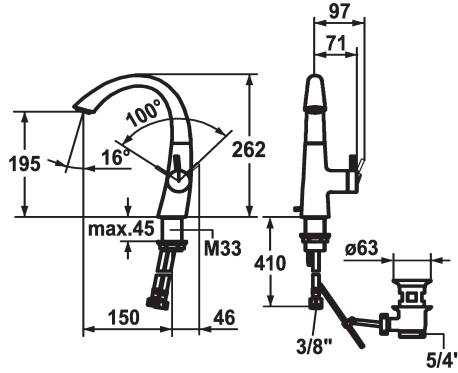

KWC ZOE Lever mixer - Basin

Modell-Linie: ZOE | 12.208.131.000FL ++
Taps | Manual taps

KWC-No.

12.208.131.000FL

all chrome, A 150, flexible connection hoses, with pop-up valve

12.208.141.000FL

all chrome, A 150, flexible connection hoses, without pop-up valve

- Lever installation only possible on the right side
 - Child safety: cold water flow in lever position towards the front
- gap between wall and centre of mounting hole min. 45 mm
- EcoProtect - water-saving device
- Swivel spout 90°
 - Neoperl® Caché®
- OptimalSpace - ample space for washing or working
- KWC cartridge S 25
 - with ceramic discs
 - flow rate and temperature continuously variable
- Flexible connection hoses 3/8"
- Fastening by means of threaded sleeve M33 x 1.5
- Mounting hole size ø35 mm
- Scope of delivery:
 - KWC pop-up valve Z.538.581.000
- Flow rate 6 l/min (3 bar)
- Acoustic group I