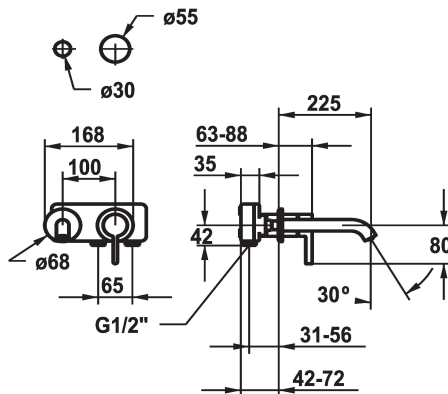

#### KWC-No.

**11.422.063.177**

brushed steel, A 175, Trim kit

**11.422.064.177**

brushed steel, A 225, Trim kit

#### spout projection

175 mm

225 mm

- EcoProtect - water-saving device
- Fixed spout
  - Neoperl® Caché® CS, Coin Slot
- OptimalSpace - ample space for washing or working
- KWC cartridge M 35 H
  - with ceramic discs
  - flow rate and temperature continuously variable

- To be ordered separately:
    - Unit for concealed installation 1/2" 39.001.401.931
  - To be ordered separately (optional or if necessary):
    - Extension set 20 mm Z.536.333
- Flow rate 5 l/min (3 bar)  
Acoustic group I

#### Technical Data

spout projection

225 mm