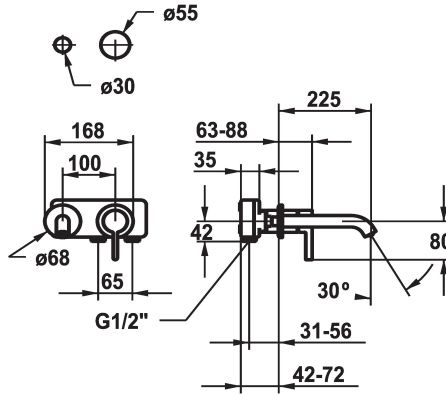

KWC BEVO

Trim kit - Lever mixer - Basin

Modell-Linie: **BEVO** | 11.422.063.176 ++

Taps | Manual taps

KWC-No.

11.422.063.176

matt black, A 175, Trim kit

11.422.064.176

matt black, A 225, Trim kit

spout projection

175 mm

225 mm

- EcoProtect - water-saving device
- Fixed spout
 - Neoperl® Caché® CS, Coin Slot
- OptimalSpace - ample space for washing or working
- KWC cartridge M 35 H
 - with ceramic discs
 - flow rate and temperature continuously variable

- To be ordered separately:
 - Unit for concealed installation 1/2" 39.001.401.931
 - To be ordered separately (optional or if necessary):
 - Extension set 20 mm Z.536.333
- Flow rate 5 l/min (3 bar)
Acoustic group I

NEW

Technical Data

spout projection

225 mm