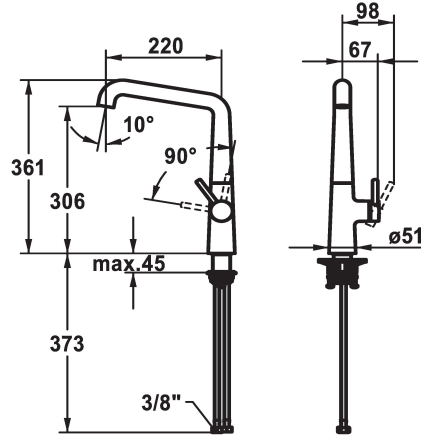

KWC KIO Lever mixer - Kitchen

Modell-Linie: KIO | 10.481.012.000FL ++
Taps | Manual taps

KWC-No.

10.481.012.000FL

all chrome, A 220, flexible connection hoses

10.481.012.127FL

decor steel, A 220, flexible connection hoses

10.481.012.176FL

matt black, A 220, flexible connection hoses

- Lever installation only possible on the right side
 - Child safety: cold water flow in lever position towards the front
- gap between wall and centre of mounting hole min. 26 mm
- Swivel spout 150°, extensible to 360°
 - Neoperl® Caché® laminar
- OptimalSpace - ample space for washing or working
- KWC cartridge M 35 S
 - with ceramic discs
- flow rate and temperature continuously variable
- Flexible connection hoses 3/8"
- QuickInstallation - Fastening via threaded connection with locking screws
- Mounting hole size ø35 mm
- To be ordered separately (optional or if necessary):
 - Swivel range limited to 120° Z.538.320
- Flow rate 11 l/min (3 bar)
- Acoustic group I