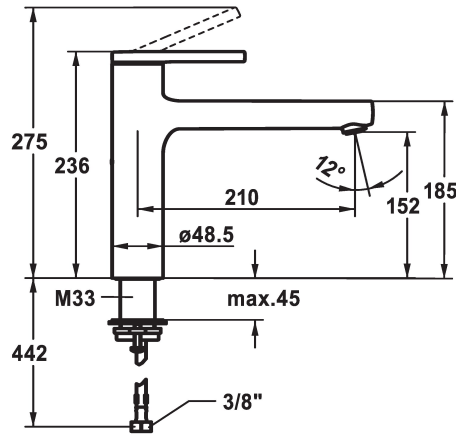

KWC AVA 2.0 Lever mixer - Kitchen

Modell-Linie: AVA 2.0 | 10.461.022.000FL ++
Taps | Manual taps

KWC-No.

10.461.022.000FL

all chrome, A 210, flexible connection hoses

10.461.022.176FL

matt black, A 210, flexible connection hoses

10.461.022.177FL

brushed steel, A 210, flexible connection hoses

- Swivel spout 150°
 - Neoperl® Cascade® SLC
 - KWC cartridge M 35 S
 - with ceramic discs
 - flow rate and temperature continuously variable
 - temperature limitation
 - Flexible connection hoses 3/8"
 - QuickInstallation - Fastening via threaded connection with locking screws
 - Mounting hole size $\varnothing 35$ mm
- Acoustic group I
Spray outlet: Flow rate 11 l/min (3 bar)