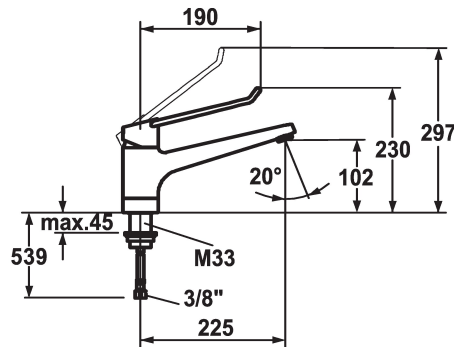

KWC VITA PRO Lever mixer - Kitchen

Modell-Linie: VITA PRO

Taps | Manual taps

KWC-No.

10.291.023.000LLFL

all chrome, A 225, flexible connection hoses

- ShieldProtect - Tightly sealed
- Operation designed for a secure grip, as well as safe and easy handling
- Ergonomic and robust operating lever, made of polyamide
 - to adjust the handling even better to suit personal requirements, the offset lever can be installed so that it is twisted into the cap (standard: see illustration)
- Swivel spout 160°
 - Neoperl® Perlator®
- KWC cartridge with safety device L 39 - universal
 - with ceramic discs
 - flow rate and temperature continuously variable
 - temperature and flow rate limitation
- Flexible connection hoses 3/8"
- Fastening by means of threaded sleeve M33 x 1.5
- Mounting hole size $\varnothing 35$ mm
- Flow rate 12 l/min (3 bar)
- Acoustic group I