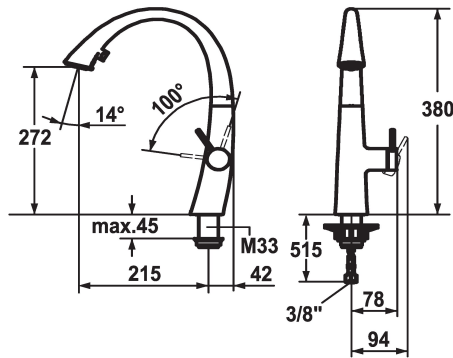

KWC ZOE Lever mixer - Kitchen

Modell-Linie: ZOE | 10.201.102.000FL ++
Taps | Manual taps

KWC-No.

10.201.102.000FL

all chrome, A 215, flexible connection hoses

10.201.102.127FL

decor steel, A 215, flexible connection hoses

10.201.102.150FL

glacier white, A 215, flexible connection hoses

10.201.102.176FL

matt black, A 215, flexible connection hoses

- Lever installation only possible on the right side
 - Child safety: cold water flow in lever position towards the front
- gap between wall and centre of mounting hole min. 42 mm
- TouchProtect - anti-scald protection thanks to the "double skin" principle
- Covered pull-out spray
 - ergonomic spout alignment, shape and handling
 - SprayClean - easy to clean and actively prevents limescale buildup
 - Neoperl® Cascade®
 - PowerClean - needle spray mode, with automatic diverter reset
- up to 500 mm pull-out length
- SwivelStop - hose guide, swivelling 270°, limitable to 120°
- EasyLock - a pull-out spray that easily slides back into place
- OptimalSpace - ample space for washing or working
- KWC cartridge S 25
 - with ceramic discs
 - flow rate and temperature continuously variable
- Flexible connection hoses 3/8"
- Fastening by means of threaded sleeve M33 x 1.5
- Mounting hole size ø35 mm
- Flow rate normal spray 8 l/min (3 bar)
- Flow rate needle spray 9 l/min (3 bar)
- Acoustic group II