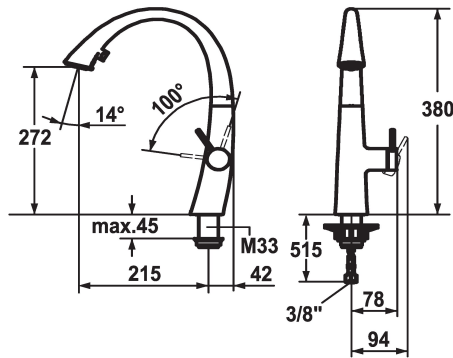

KWC ZOE Lever mixer - Kitchen

Modell-Linie: ZOE | 10.201.102.000FL ++
Taps | Manual taps

KWC-No.

10.201.102.000FL

all chrome, A 215, flexible connection hoses

10.201.102.127FL

decor steel, A 215, flexible connection hoses

- Lever installation only possible on the right side
 - Child safety: cold water flow in lever position towards the front
- gap between wall and centre of mounting hole min. 42 mm
- TouchProtect - anti-scald protection thanks to the "double skin" principle
- Covered pull-out spray
 - ergonomic spout alignment, shape and handling
 - SprayClean - easy to clean and actively prevents limescale buildup
 - Neoperl® Cascade®
 - PowerClean - needle spray mode, with automatic diverter reset
 - up to 500 mm pull-out length
- hose surface to fit faucet surface
- SwivelStop - hose guide, swivelling 270°, limitable to 120°
- EasyLock - a pull-out spray that easily slides back into place
- OptimalSpace - ample space for washing or working
- KWC cartridge S 25
 - with ceramic discs
 - flow rate and temperature continuously variable
- Flexible connection hoses 3/8"
- Fastening by means of threaded sleeve M33 x 1.5
- Mounting hole size ø35 mm
- Flow rate normal spray 8 l/min (3 bar)
- Flow rate needle spray 9 l/min (3 bar)
- Acoustic group II