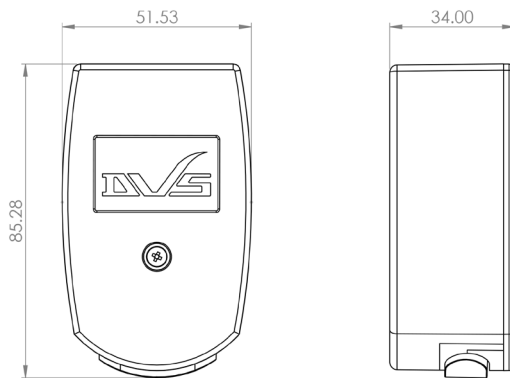

# Aquari-Save AC04-046

Water control valve

The Aquari-Save is a Programmable valve assembly which grants the user full control over the release of water. This aids in water saving by reducing unnecessary water release outside standard facility use through extensive programmable options.

## TECHNICAL DATA

Material	Black ABS
Gross weight	0.23 kg
Type of mounting	Direct to valve
Operation type	Programmable sensor
Adjustable settings*	
Day of the Week	Mon-Sun
First Flush	00:00 - 23:45 (15 min Increments)
Last Flush	00:00 - 23:45 (15 min Increments)
Number of flushes	0 - 40
Run time Default:	2 Secs
Run time options	2, 5, 10, 15, 20, 30, 40, 50, 60 seconds