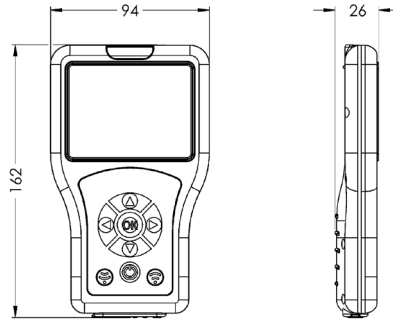

DELABIE | DVS

Remote control for electrical fittings F3 and F5

ACEX9005

Bidirectional remote control

Bidirectional remote control for setting function parameters, storage fitting profiles and statistical data for electrical fittings F3 and F5 as well as hygiene units. Parameter display on menu-driven color screen. With internal rechargeable battery, USB port for transfer of fitting specific statistical data as CSV file to PC. With possibility to import firmware files. Including protective bag and USB connecting cable.

Technical data

Overall depth	26mm
Overall height	162mm
Overall width	94mm
Tailor made	No
Type	Remote control