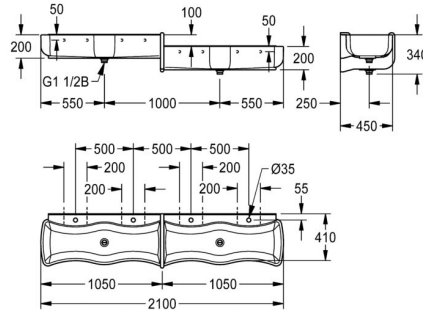

Children's washtrough

SANW211P

Children's washtrough

WASHINO-Step children's wash-and-play trough made of MIRANIT resin-bonded mineral material, Alpine white colour. Model with basin left top/right bottom. With 4 wash places (2 wash places with a height difference of 100 mm). Wave-shaped basins, large inner and outer radii of basins, with integrated surge edge, tap landing with a tap hole for each wash place. Integrated divider with overflow function made of MIRANIT, blue colour (RAL 5002).

Technical data

Material	Mineral material
Material code	Miranit
Number of waste holes	2
Overall depth	470mm
Overall height	340mm
Overall width	2,100mm
Rear upstand	No
Splash back	Yes
Number of tap holes	4
Tap ledge	Yes
Tap ledge position	Back
Type of mounting	Wall mounting
Type of waste kit	1 ½" UK waste with standpipe
Number of wash places	4
Waste hole position	Centre
Waste kit included	Yes
Waste size	DN 40

Waste and overflow valve as a standpipe for 2 wash places each. Each basin with one waste outlet (distance between the outlets 1000mm). Mounting on washbasin back panel. Mounting material included.