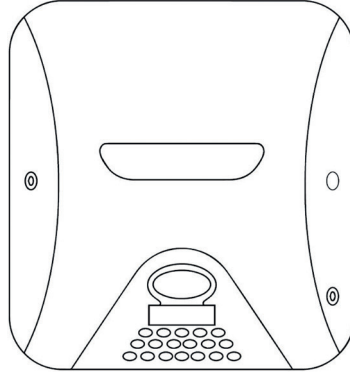

## KWC

### Airblast hand dryer

W295 x H320 x D165

#### F1390

Airblast hand dryer

The Airblast hand dryer is a high powered, fast drying, innovative hand dryer. It has an internal switch that enables a choice of cool air at 550W or warm air at 1400W. Drying time is approximately 10-12 seconds and with a noise level of only 78Db, it's ideal for retro-fit as larger body covers screw holes which makes it a must for any commercial washroom. Touch free operation with blue down light.

#### Technical data

Type of operation	Sensor operation
Type of mounting	Wall mounting
Type of fixing	Screw
Total power	1,400 watt
Surface finish	Coated
Sound level	78 dB
Protective system IP	IPX1
Overall width	295mm
Overall height	320mm
Overall width	165mm
Net weight	4.4kg
Motor power	1,400 watt
Input supply voltage V	240V
Input supply voltage Hz	50 Hz
Blower output	110 cubic metres per hour
Material	Aluminium